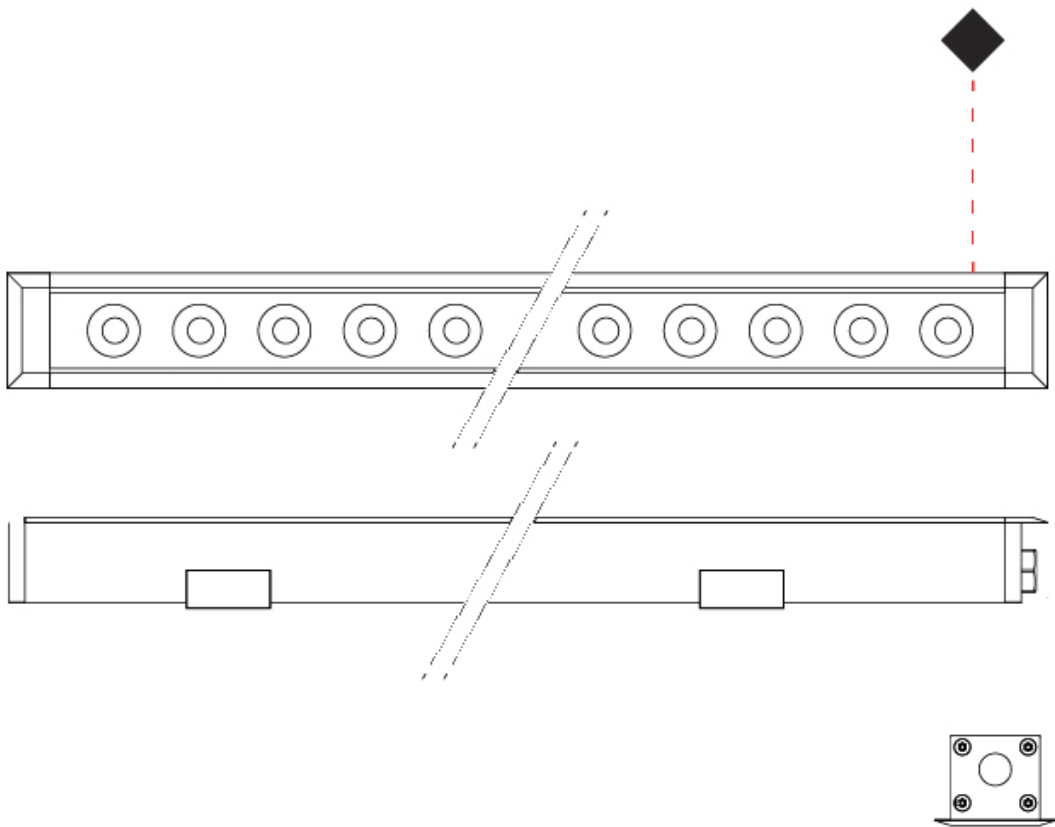

MINI CORNICHE RECESSED

E9I637-

PROJECT	_____
TYPE	_____
SPECIFIER	_____
QUANTITY	_____
DATE	_____

E